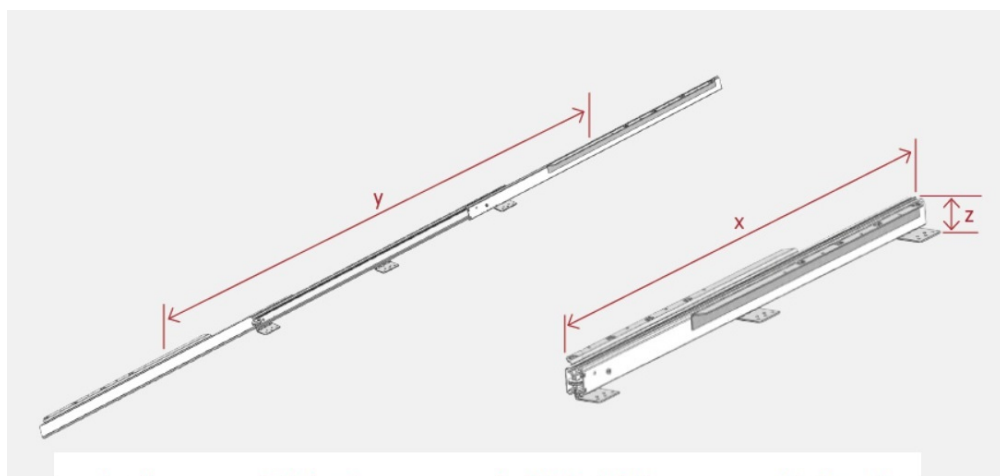

## Description:

Table Extension Split "S" 1100mm Opening, F/Column, Zinc Pl, Closed Length:720mm,Wing Size:450mm,Total Length When Open:, 1770mm, Profile: 47mm, Load Capacity 90 Kg

## Item number:

24.01.045-0

Units	Box	Carton	HS Code	Barcode
Pair	0	1	8302420090	
				5704866086813

length	table inserts	installation height	load capacity
x	y	z	
720 mm	2 x 500 mm	58-102 mm	90 kg