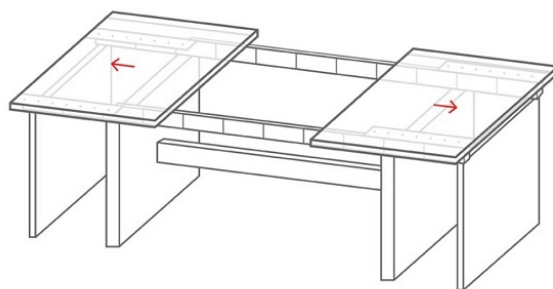

## Description:

Table Extension Split "S" 1100mm Opening, F/Column, Zinc Pl, Closed Length:720mm,Wing Size:450mm,Total Length When Open:, 1770mm, Profile: 47mm, Load Capacity 90 Kg

## Item number:

24.01.045-0

Units	Box	Carton	HS Code	Barcode
Pair	0	1	8302420090	
				5704866086813

length	table inserts	installation height	load capacity
x	y	z	
720 mm	2 x 500 mm	58-102 mm	90 kg